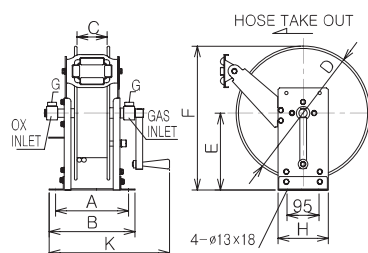

### RGA-N Type

- Use : Use: Gas welding, Cutting
- Features : Small sized frame, Built-in spring
- Installation : Wall, Floor (Within 3M height, If installed over 4M, it could not rewind.)

Model	Hose			W,P Max (kg/cm <sup>2</sup> )	Weight (kg)
	Material	I,D (mm)	L (M)		
RGA-610N	Rubber Hose	6	10	10	10
RGA-615N	Rubber Hose	6	15	10	12
RGA-810N	Rubber Hose	8	10	10	14

### RGA-SK Type

- Use : Gas welding, Cutting
- Features : Solid frame, Built-out spring
- Installation : Wall, Floor (Within 3M height, If installed over 4M, it could not rewind.)

Model	Hose			W,P Max (kg/cm <sup>2</sup> )	External Size								Weight (kg)
	Material	I,D (mm)	L (M)		A	B	C	D	E	F	G	H	
RGA-620	Rubber Hose	6	20	10	238	278	110	400	230	430	PT1/4"	150	24
RGA-625	Rubber Hose	6	25	10	238	278	110	450	260	485	PT1/4"	150	29
RGA-630	Rubber Hose	6	30	10	278	318	150	450	260	485	PT1/4"	150	32
RGA-815	Rubber Hose	8	15	10	278	318	150	400	230	430	PT1/4"	150	24,7
RGA-820	Rubber Hose	8	20	10	278	318	150	450	260	485	PT1/4"	150	28
RGA-825	Rubber Hose	8	25	10	278	318	150	500	290	540	PT1/4"	150	33
RGA-830	Rubber Hose	8	30	10	278	318	150	500	290	540	PT1/4"	150	36

### RGM-SK Type Manual Rewind

- Use : Gas welding, Cutting
- Features : Solid stand frame, Manual rewind
- Installation : Fixed to the floor

Model	Hose			W,P Max (kg/cm <sup>2</sup> )	External Size									Weight (kg)
	Material	I,D (mm)	L (M)		A	B	C	D	E	F	G	H	K	
RGM-620	Rubber Hose	6	20	10	238	278	110	400	230	430	PT1/4"	150	380	20
RGM-630	Rubber Hose	6	30	10	278	318	150	450	260	485	PT1/4"	150	420	23
RGM-640	Rubber Hose	6	40	10	278	318	150	500	290	540	PT1/4"	150	420	25
RGM-650	Rubber Hose	6	50	10	338	378	210	450	260	485	PT1/4"	150	480	32
RGM-820	Rubber Hose	8	20	10	278	318	150	450	260	485	PT1/4"	150	420	21,3
RGM-830	Rubber Hose	8	30	10	278	318	150	500	290	540	PT1/4"	150	420	27,8
RGM-840	Rubber Hose	8	40	10	338	378	210	500	290	540	PT1/4"	150	480	33
RGM-850	Rubber Hose	8	50	10	338	378	210	550	315	590	PT1/4"	200	480	39