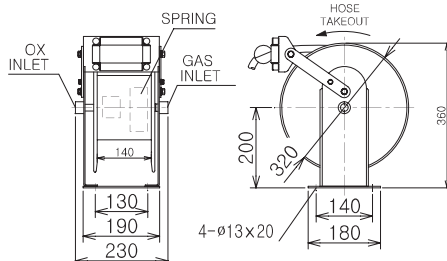

# Gas Hose Reel

### RGA-N Type

- Use : Use: Gas welding, Cutting
- Features : Small sized frame, Built-in spring
- Installation : Wall, Floor (Within 3M height, If installed over 4M, it could not rewind.)

Model	Hose			W,P Max (kg/cm <sup>2</sup> )	Weight (kg)
	Material	I,D (mm)	L (M)		
RGA-610N	Rubber Hose	6	10	10	10
RGA-615N	Rubber Hose	6	15	10	12
RGA-810N	Rubber Hose	8	10	10	14

### RGA-SK Type

- Use : Gas welding, Cutting
- Features : Solid frame, Built-out spring
- Installation : Wall, Floor (Within 3M height, If installed over 4M, it could not rewind.)

Model	Hose			W,P Max (kg/cm <sup>2</sup> )	External Size								Weight (kg)
	Material	I,D (mm)	L (M)		A	B	C	D	E	F	G	H	
RGA-620	Rubber Hose	6	20	10	238	278	110	400	230	430	PT1/4"	150	24
RGA-625	Rubber Hose	6	25	10	238	278	110	450	260	485	PT1/4"	150	29
RGA-630	Rubber Hose	6	30	10	278	318	150	450	260	485	PT1/4"	150	32
RGA-815	Rubber Hose	8	15	10	278	318	150	400	230	430	PT1/4"	150	24,7
RGA-820	Rubber Hose	8	20	10	278	318	150	450	260	485	PT1/4"	150	28
RGA-825	Rubber Hose	8	25	10	278	318	150	500	290	540	PT1/4"	150	33
RGA-830	Rubber Hose	8	30	10	278	318	150	500	290	540	PT1/4"	150	36

### RGM-SK Type Manual Rewind

- Use : Gas welding, Cutting
- Features : Solid stand frame, Manual rewind
- Installation : Fixed to the floor

Model	Hose			W,P Max (kg/cm <sup>2</sup> )	External Size									Weight (kg)
	Material	I,D (mm)	L (M)		A	B	C	D	E	F	G	H	K	
RGM-620	Rubber Hose	6	20	10	238	278	110	400	230	430	PT1/4"	150	380	20
RGM-630	Rubber Hose	6	30	10	278	318	150	450	260	485	PT1/4"	150	420	23
RGM-640	Rubber Hose	6	40	10	278	318	150	500	290	540	PT1/4"	150	420	25
RGM-650	Rubber Hose	6	50	10	338	378	210	450	260	485	PT1/4"	150	480	32
RGM-820	Rubber Hose	8	20	10	278	318	150	450	260	485	PT1/4"	150	420	21,3
RGM-830	Rubber Hose	8	30	10	278	318	150	500	290	540	PT1/4"	150	420	27,8
RGM-840	Rubber Hose	8	40	10	338	378	210	500	290	540	PT1/4"	150	480	33
RGM-850	Rubber Hose	8	50	10	338	378	210	550	315	590	PT1/4"	200	480	39