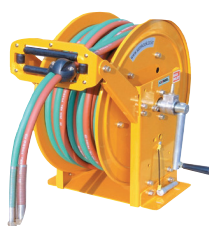

# Gas Hose Reel

## Gas Hose Reel

### RGA-N Type

- Use : Use: Gas welding, Cutting
- Features : Small sized frame, Built-in spring
- Installation : Wall, Floor (Within 3M height, If installed over 4M, it could not rewind.)

Model	Hose			W,P Max (kg/cm <sup>2</sup> )	Weight (kg)
	Material	I,D (mm)	L (M)		
RGA-610N	Rubber Hose	6	10	10	10
RGA-615N	Rubber Hose	6	15	10	12
RGA-810N	Rubber Hose	8	10	10	14

### RGA-SK Type

- Use : Gas welding, Cutting
- Features : Solid frame, Built-out spring
- Installation : Wall, Floor (Within 3M height, If installed over 4M, it could not rewind.)

Model	Hose			W,P Max (kg/cm <sup>2</sup> )	External Size								Weight (kg)
	Material	I,D (mm)	L (M)		A	B	C	D	E	F	G	H	
RGA-620	Rubber Hose	6	20	10	238	278	110	400	230	430	PT1/4"	150	24
RGA-625	Rubber Hose	6	25	10	238	278	110	450	260	485	PT1/4"	150	29
RGA-630	Rubber Hose	6	30	10	278	318	150	450	260	485	PT1/4"	150	32
RGA-815	Rubber Hose	8	15	10	278	318	150	400	230	430	PT1/4"	150	24,7
RGA-820	Rubber Hose	8	20	10	278	318	150	450	260	485	PT1/4"	150	28
RGA-825	Rubber Hose	8	25	10	278	318	150	500	290	540	PT1/4"	150	33
RGA-830	Rubber Hose	8	30	10	278	318	150	500	290	540	PT1/4"	150	36