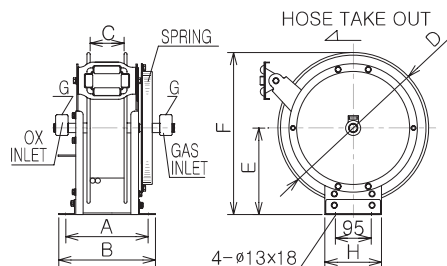

# Gas Hose Reel

### RGA-N Type

- Use : Use: Gas welding, Cutting
- Features : Small sized frame, Built-in spring
- Installation : Wall, Floor (Within 3M height, If installed over 4M, it could not rewind.)

Model	Hose			W,P Max (kg/cm <sup>2</sup> )	Weight (kg)
	Material	I,D (mm)	L (M)		
RGA-610N	Rubber Hose	6	10	10	10
RGA-615N	Rubber Hose	6	15	10	12
RGA-810N	Rubber Hose	8	10	10	14

### RGA-SK Type

- Use : Gas welding, Cutting
- Features : Solid frame, Built-out spring
- Installation : Wall, Floor (Within 3M height, If installed over 4M, it could not rewind.)

Model	Hose			W,P Max (kg/cm <sup>2</sup> )	External Size								Weight (kg)
	Material	I,D (mm)	L (M)		A	B	C	D	E	F	G	H	
RGA-620	Rubber Hose	6	20	10	238	278	110	400	230	430	PT1/4"	150	24
RGA-625	Rubber Hose	6	25	10	238	278	110	450	260	485	PT1/4"	150	29
RGA-630	Rubber Hose	6	30	10	278	318	150	450	260	485	PT1/4"	150	32
RGA-815	Rubber Hose	8	15	10	278	318	150	400	230	430	PT1/4"	150	24,7
RGA-820	Rubber Hose	8	20	10	278	318	150	450	260	485	PT1/4"	150	28
RGA-825	Rubber Hose	8	25	10	278	318	150	500	290	540	PT1/4"	150	33
RGA-830	Rubber Hose	8	30	10	278	318	150	500	290	540	PT1/4"	150	36

### RGM-SK Type Manual Rewind

- Use : Gas welding, Cutting
- Features : Solid stand frame, Manual rewind
- Installation : Fixed to the floor

Model	Hose			W,P Max (kg/cm <sup>2</sup> )	External Size									Weight (kg)
	Material	I,D (mm)	L (M)		A	B	C	D	E	F	G	H	K	
RGM-620	Rubber Hose	6	20	10	238	278	110	400	230	430	PT1/4"	150	380	20
RGM-630	Rubber Hose	6	30	10	278	318	150	450	260	485	PT1/4"	150	420	23
RGM-640	Rubber Hose	6	40	10	278	318	150	500	290	540	PT1/4"	150	420	25
RGM-650	Rubber Hose	6	50	10	338	378	210	450	260	485	PT1/4"	150	480	32
RGM-820	Rubber Hose	8	20	10	278	318	150	450	260	485	PT1/4"	150	420	21,3
RGM-830	Rubber Hose	8	30	10	278	318	150	500	290	540	PT1/4"	150	420	27,8
RGM-840	Rubber Hose	8	40	10	338	378	210	500	290	540	PT1/4"	150	480	33
RGM-850	Rubber Hose	8	50	10	338	378	210	550	315	590	PT1/4"	200	480	39