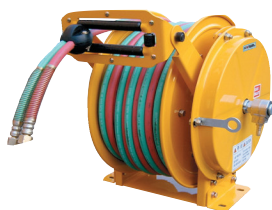

# Gas Hose Reel

## Gas Hose Reel

### RGA-N Type

- Use : Use: Gas welding, Cutting
- Features : Small sized frame, Built-in spring
- Installation : Wall, Floor (Within 3M height, If installed over 4M, it could not rewind.)

Model	Hose			W,P Max (kg/cm <sup>2</sup> )	Weight (kg)
	Material	I,D (mm)	L (M)		
RGA-610N	Rubber Hose	6	10	10	10
RGA-615N	Rubber Hose	6	15	10	12
RGA-810N	Rubber Hose	8	10	10	14

### RGA-SK Type

- Use : Gas welding, Cutting
- Features : Solid frame, Built-out spring
- Installation : Wall, Floor (Within 3M height, If installed over 4M, it could not rewind.)

Model	Hose			W,P Max (kg/cm <sup>2</sup> )	External Size								Weight (kg)
	Material	I,D (mm)	L (M)		A	B	C	D	E	F	G	H	
RGA-620	Rubber Hose	6	20	10	238	278	110	400	230	430	PT1/4"	150	24
RGA-625	Rubber Hose	6	25	10	238	278	110	450	260	485	PT1/4"	150	29
RGA-630	Rubber Hose	6	30	10	278	318	150	450	260	485	PT1/4"	150	32
RGA-815	Rubber Hose	8	15	10	278	318	150	400	230	430	PT1/4"	150	24,7
RGA-820	Rubber Hose	8	20	10	278	318	150	450	260	485	PT1/4"	150	28
RGA-825	Rubber Hose	8	25	10	278	318	150	500	290	540	PT1/4"	150	33
RGA-830	Rubber Hose	8	30	10	278	318	150	500	290	540	PT1/4"	150	36