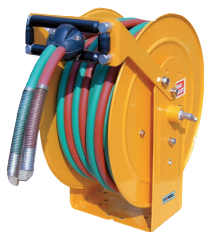

# Gas Hose Reel

## Gas Hose Reel

### RGA-N Type

- Use : Use: Gas welding, Cutting
- Features : Small sized frame, Built-in spring
- Installation : Wall, Floor (Within 3M height, If installed over 4M, it could not rewind.)

Model	Hose			W,P Max (kg/cm <sup>2</sup> )	Weight (kg)
	Material	I,D (mm)	L (M)		
RGA-610N	Rubber Hose	6	10	10	10
RGA-615N	Rubber Hose	6	15	10	12
RGA-810N	Rubber Hose	8	10	10	14

### RGA-SK Type

- Use : Gas welding, Cutting
- Features : Solid frame, Built-out spring
- Installation : Wall, Floor (Within 3M height, If installed over 4M, it could not rewind.)

Model	Hose			W,P Max (kg/cm <sup>2</sup> )	External Size								Weight (kg)
	Material	I,D (mm)	L (M)		A	B	C	D	E	F	G	H	
RGA-620	Rubber Hose	6	20	10	238	278	110	400	230	430	PT1/4"	150	24
RGA-625	Rubber Hose	6	25	10	238	278	110	450	260	485	PT1/4"	150	29
RGA-630	Rubber Hose	6	30	10	278	318	150	450	260	485	PT1/4"	150	32
RGA-815	Rubber Hose	8	15	10	278	318	150	400	230	430	PT1/4"	150	24,7
RGA-820	Rubber Hose	8	20	10	278	318	150	450	260	485	PT1/4"	150	28
RGA-825	Rubber Hose	8	25	10	278	318	150	500	290	540	PT1/4"	150	33
RGA-830	Rubber Hose	8	30	10	278	318	150	500	290	540	PT1/4"	150	36